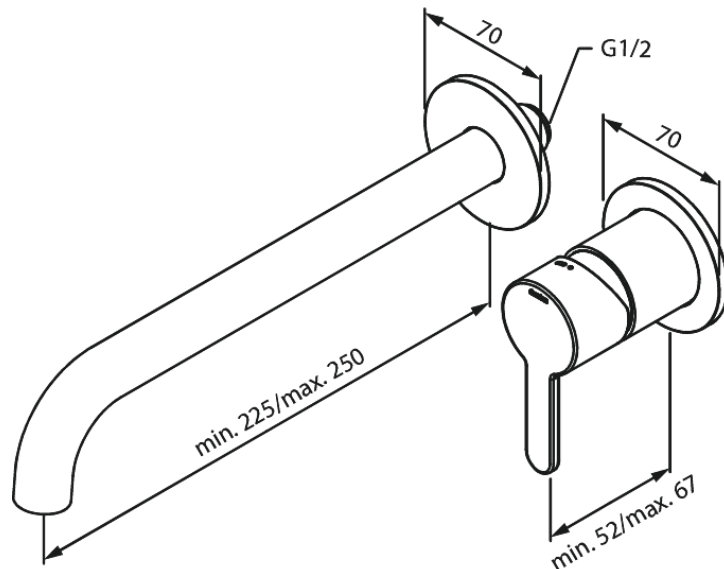

FM Mattsson Denmark ApS
Hvidkærvej 48, 5250 Odense SV, DK-56416218

+45 88 33 00 34 damixa-international@fmmattssongroup.com

Mere information på damixa.com

damixa